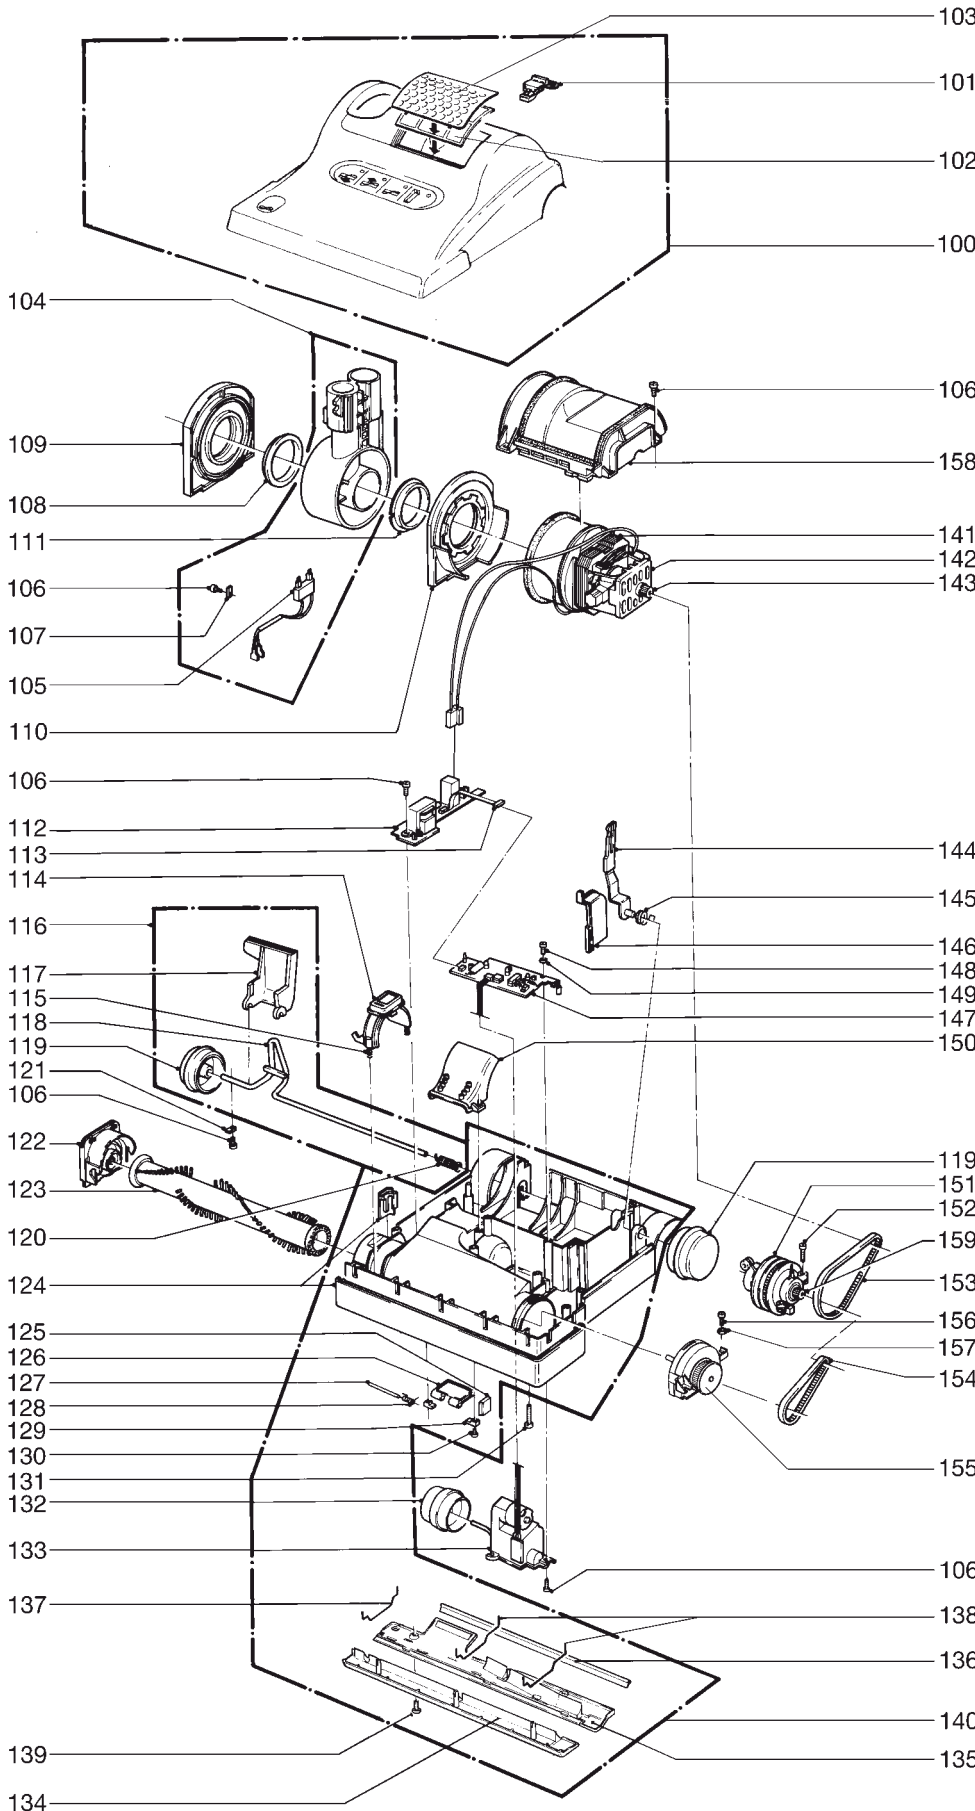

This information intended only for Europe (230 V / 240 V) and does not apply to North America !

230 V

SEBO AUTOMATIC X4 BLUE

Pos	Prod.-code	Description
100	5784SE	Power head cover compl. blue/grey
100	5785SE	Power head cover compl. blue/green
100	5786SE	Power head cover compl. blue/yellow
101	5712db	Exhaust filter catch
102	5143	Exhaust filter
103	5711db	Exhaust filter cover
104	5729hg	Swivel neck assembly
105	5176	Male contact holder
106	0102ER	Screw f 3,9x13
107	2494	Cable clamp
108	5101	Swivel neck bearing r.h.
109	5480	Swivel neck support r. h.
110	5479	Swivel neck support l.h.
111	5717	Swivel neck bearing l.h.
112	5193ER	Power supply
113	5205	Ribbon cable
114	5713db	Brush roller release
115	5103	Spring
116	5051dg	Axle, assembly
117	5059or	Foot pedal
118	5053	Axle
119	5819dg	Wheel
120	2010	Axle spring
121	2014ER	Axle clamp, 10 pcs.
122	5031db	Bearing block right hand
123	5010ER	Brush roller
124	5005dg	Bumper
125	5155dg	Rubbing plate
126	5172OR	Access door
127	5303	Access door axle
128	5304	Access door spring
129	5154dg	Hinge
130	0100ER	Screw c 2,9x9,5
131	0176ER	Screw am4 x 30
132	5174dg	Pile adjustment wheel
133	5060ER	Servo motor with gear box
134	5411dg	Front bottom plate cpl
135	5412dg	Rear bottom plate cpl
136	5400-1	Sealing strip
137	5401	Wire tie
138	5402	Wire tie
139	0197ER	Screw
140	5482dg	Chassis X4, compl.
141	05118S	Carbon brush set
141	5470	Motor X, 230V-1000W
142	5100	Rubber mounting
143	5462	Vacuum motor pulley 2mr
144	5129	Support lever
145	5107-1	Support spring
146	5112sw	Motor pulley cover
147	5740ER	Computer controller
148	0107ER	Screw c 2,9x13,
149	0143ER	Washer 3,2 din 125
150	5173sw	Suction duct access cover
151	5464	Sensor cpl.
152	0104ER	Screw c 3,9x25
153	5463	Belt
154	5110	Belt
155	5766hg	Bearing block l.h. cpl.
156	0103ER	Screw c 3,9x16 din 7981
157	0141ER	Locking washer
158	5018UL	Motor cover
159	5117/1	Sensor pulley