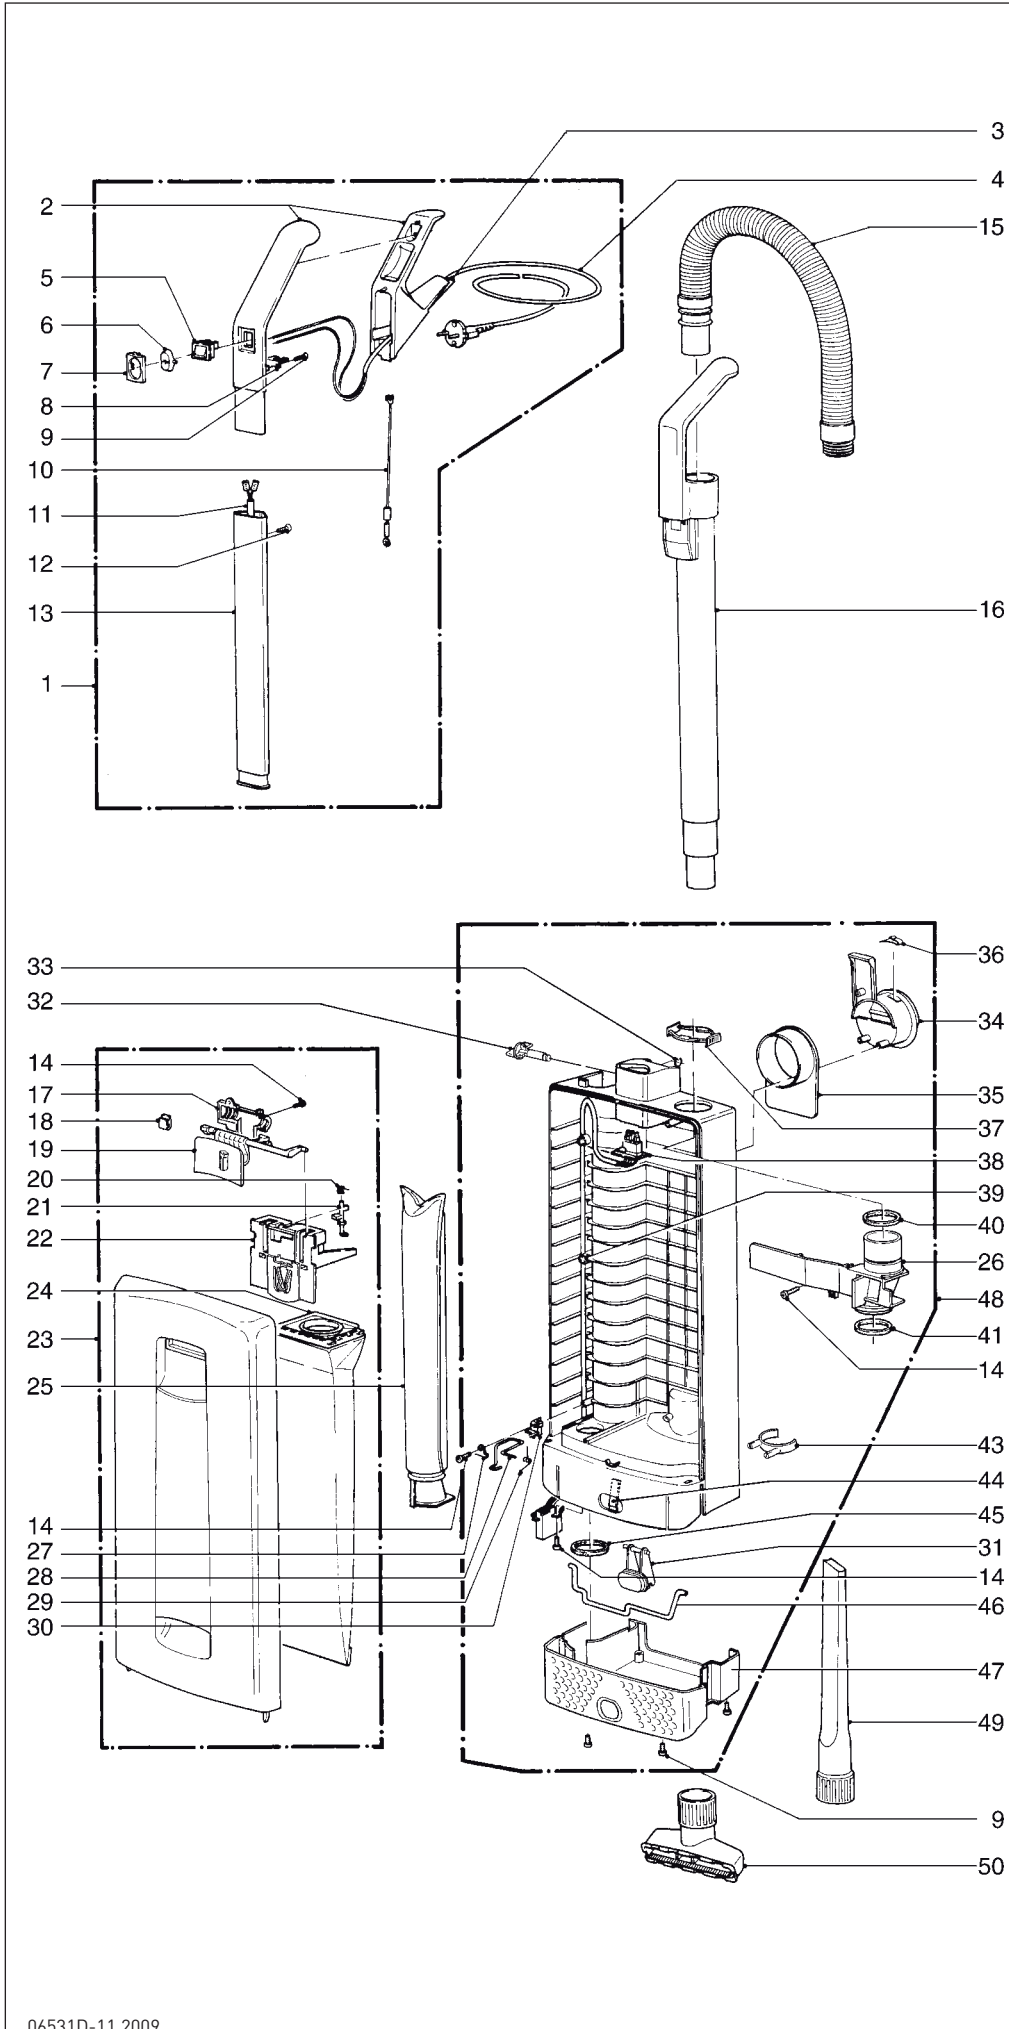

This information intended only for Europe (230 V / 240 V) and does not apply to North America !

230 V

SEBO AUTOMATIC X4 BLUE

Pos	Prod.-code	Description
1	5634CH	Handle cpl.dark/light grey (CH)
1	5634SE	Handle cpl.dark/light grey(D)
1	5633CH	Handle cpl.dark grey/blue (CH)
1	5633SE	Handle cpl.dark grey/ blue (D)
1	5636CH	Handle cpl.dark grey/yellow (CH)
1	5636SE	Handle cpl.dark grey/yellow (D)
2	5297ES	handle grip x dark grey
3	5359DE	Grommet
4	5260dg	Cable with EU-plug
4	5351dg	Cable with CH-plug (10m)
5	05113	Switch 2-pol.
6	5160bg	Switch cap, blue
6	5160hg	Switch cap, light grey
6	5160sg	Switch cap, yellow
7	5161dg	Switch cap holder
8	5162	Cable clamp
9	0103ER	Screw c 3,9x16
10	5253-1	Wire-antistatic
11	5216ER	Handle cable
12	0129ER	Screw, m4 x 12
13	5187	Handle tube x / 345 mm
14	0102ER	Screw f 3,9x13
15	5040sb	Hose, cpl. X (silver)
16	5045dg	Extension tube X
17	5707db	Cover, dark blue
18	5319	Bag holder spring
19	5706bg	Cover release, blue
19	5706dg	Cover release, dark grey
19	5706sg	Cover release, yellow
20	5091	Safety catch spring
21	5360	Safety catch
22	5324	Bag holder cpl.
23	5746SE	Front cover complete blue/ d-grey
23	5748SE	Front cover complete blue/ green
23	5749SE	Front cover complete blue/ yellow
24	5093ER	Sebo-Filterbox X
25	5036ER	Micro hygiene filter
26	5380DG	Internal cover, compl.
27	1073	Clamp
28	5208	Filter safety catch
29	5210	Return spring
30	5164	Cable clamp
31	5722bg	Dust bag housing locking blue
31	5722dg	Dust bag housing locking dark grey
31	5722sg	Dust bag housing locking yellow
32	1859dg	Handle catch dark grey
32	1859sg	Handle catch yellow
33	0161ER	Clip 4
34	5721db	Carrying handle
35	5703db	Cable hook
36	5146	Stop spring
37	5424dg	Retaining ring
38	5217ER	Internal cable
39	5266	Cable clamp
40	5842	Seal
41	5289	Seal
43	1823dg	Attachment clip
44	5084	Spring for locking rod
45	5163	Seal
46	5083	Locking rod
47	5702db	Dust bag hous.bumper base
48	5760db	Dust bag housing X compl. blue/darkgrey
48	5762db	Dust bag housing x compl.blue/green
48	5763db	Dust bag housing x compl.blue/yellow
49	1092dg	Crevice nozzle
50	1491dg	Upholstery nozzle